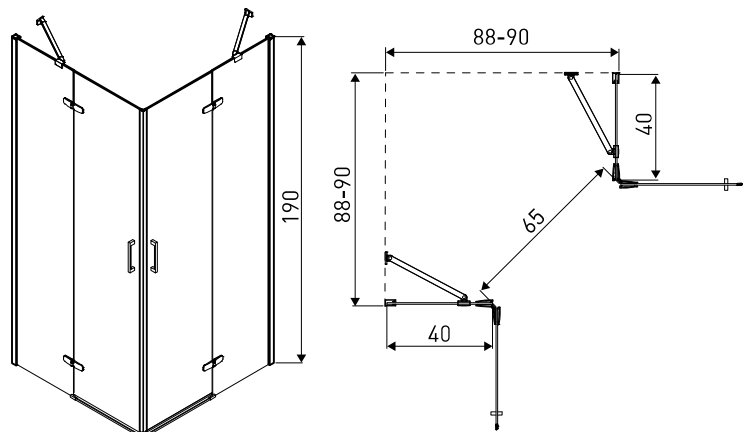

## SHOWER ENCLOSURE

**SIZE:** 90 X 90 X 190 CM

**INSTALLATION:** CORNER

**GLASS:**  
6 MM, TEMPERED, TRANSPARENT, WITH "KERRA PROTECT" COATING

**PROFILES:** ALUMINIUM, BLACK

**DOOR:** DOUBLE WING SWING DOOR