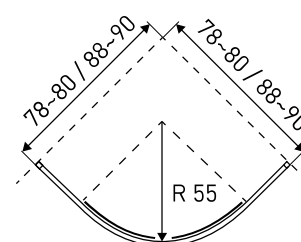

## SHOWER ENCLOSURE

**SIZE :** 80 X 80 X 185 CM  
90 X 90 X 185 CM

**INSTALLATION:** CORNER

**GLASS:** 8 MM, TEMPERED, WITH "KERRA PROTECT" COATING

**PROFILES:** ALUMINIUM, CHROME (SEMI-GLOSS EFFECT)

**DOOR:** DOUBLE WING SLIDING DOOR