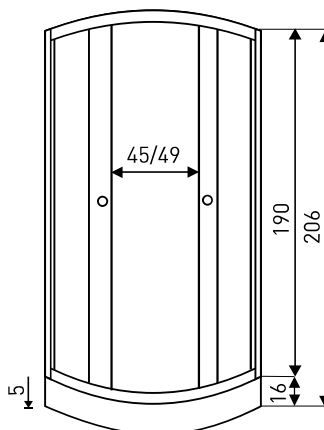

INSTALLATION: CORNER

GLASS: 4 MM, TEMPERED, GRAPHITE

PROFILES: ALUMINIUM, CHROME

DOOR: DOUBLE WING SLIDING DOOR