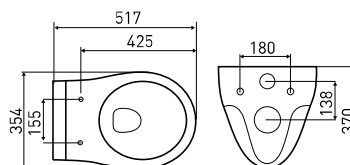

MISKI WC TOILET BOWLS

THOR 26
MISKA WISZĄCA WC

ODPŁYW: 100 MM
ROZSTAW OTWORÓW MONTAŻOWYCH: 230 MM
MATERIAŁ:
CERAMIKA SZKLIWIONA, CZARNY POŁYSK
WYPOSAŻENIE:
■ DESKA WOLNOOPADAJĄCA Z SYSTEMEM
SZYBKIEGO WYPINANIA, DUROPLAST

SYDNEY
MISKA WISZĄCA WC

ODPŁYW: 100 MM
ROZSTAW OTWORÓW MONTAŻOWYCH: 180 MM
MATERIAŁ: CERAMIKA SZKLIWIONA
DESKA SEDESOWA JEST OPCJONALNA (NIE OBJĘTA
KOMPLETACJĄ)

THOR 26
WALL-MOUNTED TOILET BOWL

OUTLET: 100 MM
INSTALLATION HOLES DISTANCE: 230 MM
MATERIAL:
VITREOUS CHINA, GLOSSY BLACK
EQUIPMENT:
■ SOFT-CLOSING SEAT COVER (DUROPLAST)

SYDNEY
WALL-MOUNTED TOILET BOWL

OUTLET: 100 MM
INSTALLATION HOLES DISTANCE: 180 MM
MATERIAL: VITREOUS CHINA
SEAT COVER IS OPTIONAL (NOT INCLUDED)