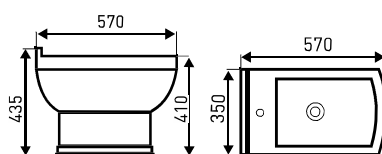

KLEOPATRA 11  
CLOSE-COUPLED TOILET

**OUTLET:** HORIZONTAL 100 MM  
**WATER SUPPLY:** 1/2"  
**MATERIAL:** VITREOUS CHINA  
**EQUIPMENT:**

- FLUSHING MECHANISM 6/3L
- SOFT-CLOSING WHITE SEAT COVER (DUROPLAST)