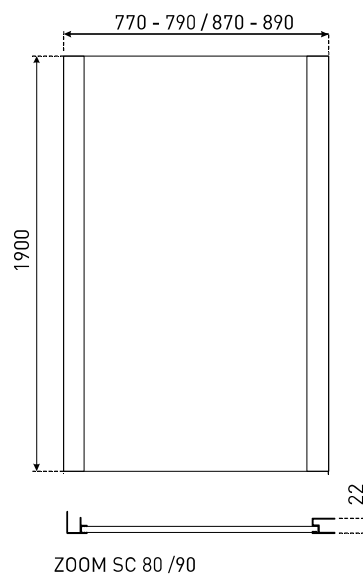

ZOOM - MOŻLIWOŚCI MONTAŻU

ZOOM - INSTALLATION POSSIBILITIES

97-101 / 117-121 / 137-141 CM

ZOOM D 100 / 120 / 140

97-101 / 117-121 / 137-141 CM

97-101 / 117-121 / 137-141 CM

ZOOM D 100 / 120 / 140

97-101 / 117-121 / 137-141 CM

ZOOM SC 80 / 90