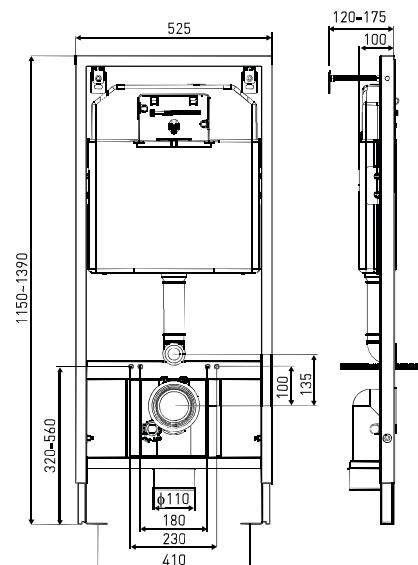

**EQUIPMENT:**  
■ CONNECTION ACCESSORIES

ALSO AVAILABLE IN SET WITH FLUSH PLATE,  
TOILET BOWL AND SEAT COVER

TOILET BOWL, SEAT COVER AND FLUSH PLATE  
ARE OPTIONAL.

FLUSH PLATE SIZE: 22,5 X 16,5 CM