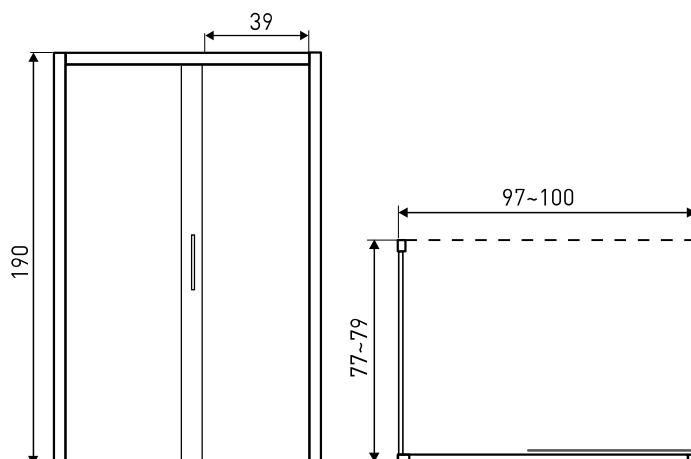

SHOWER ENCLOSURE

SIZE: 100 X 79 X 190 CM

INSTALLATION:
CORNER, RIGHT-SIDED OR LEFT-SIDED (DOOR WING CAN BE MOUNTED ON THE RIGHT ONLY)

GLASS: 6 MM, TEMPERED, TRANSPARENT

PROFILES: ALUMINIUM, BLACK

DOOR: SINGLE WING SLIDING DOOR