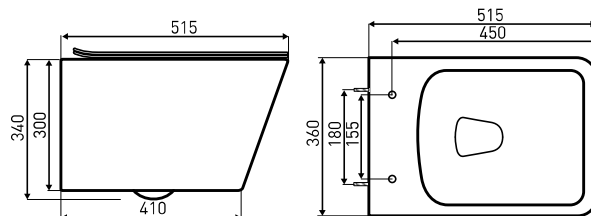

MISKI WC TINOS TINOS TOILET BOWLS

TINOS MISKA WISZĄCA WC BEZKOŁNIERZOWA

ODPŁYW: 100 MM

ROZSTAW OTWORÓW MONTAŻOWYCH: 180 MM

MATERIAŁ: CERAMIKA SZKLIWIONA

WYPOSAŻENIE:

- DESKA WOLNOOPADAJĄCA SLIM Z SYSTEMEM SZYBKIEGO WYPINANIA, DUROPLAST
- UKRYTY SYSTEM MOCOWANIA

BEZKOŁNIERZOWY SYSTEM SPŁUKIWANIA UŁATWIA UTRZYMANIE HIGIENY.

TINOS WALL-MOUNTED TOILET BOWL WITH RIMLESS FLUSHING

OUTLET: 100 MM

INSTALLATION HOLES DISTANCE: 180 MM

MATERIAŁ: VITREOUS CHINA

EQUIPMENT:

- SOFT-CLOSING SLIM SEAT COVER (DUROPLAST) WITH QUICK-RELEASE
- HIDDEN FIXING

RIMLESS FLUSHING SYSTEM MAKES IT EASIER TO KEEP CLEAN.