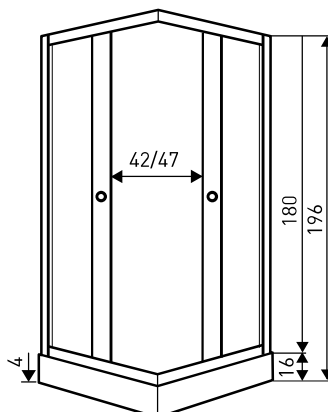

## SHOWER ENCLOSURE WITH TRAY

**SIZE:** 80 X 80 X 196 CM  
91 X 91 X 196 CM

**INSTALLATION:** CORNER

**GLASS:** 4 MM, TEMPERED, TRANSPARENT

**PROFILES:** ALUMINIUM, BLACK

**DOOR:** DOUBLE WING SLIDING DOOR