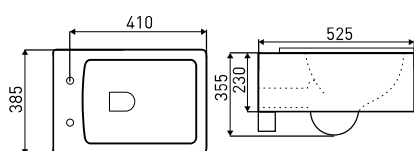

MISKI WC TOILET BOWLS

THOR 26
MISKA WISZĄCA WC

ODPŁYW: 100 MM
ROZSTAW OTWORÓW MONTAŻOWYCH: 230 MM
MATERIAŁ:
CERAMIKA SZKLIWIONA, CZARNY POŁYSK
WYPOSAŻENIE:
■ DESKA WOLNOOPADAJĄCA Z SYSTEMEM
SZYBKIEGO WYPINANIA, DUROPLAST

SYDNEY
MISKA WISZĄCA WC

ODPŁYW: 100 MM
ROZSTAW OTWORÓW MONTAŻOWYCH: 180 MM
MATERIAŁ: CERAMIKA SZKLIWIONA
DESKA SEDESOWA JEST OPCJONALNA (NIE OBJĘTA
KOMPLETACJĄ)

THOR 26
WALL-MOUNTED TOILET BOWL

OUTLET: 100 MM
INSTALLATION HOLES DISTANCE: 230 MM
MATERIAL:
VITREOUS CHINA, GLOSSY BLACK
EQUIPMENT:
■ SOFT-CLOSING SEAT COVER (DUROPLAST)

SYDNEY
WALL-MOUNTED TOILET BOWL

OUTLET: 100 MM
INSTALLATION HOLES DISTANCE: 180 MM
MATERIAL: VITREOUS CHINA
SEAT COVER IS OPTIONAL (NOT INCLUDED)