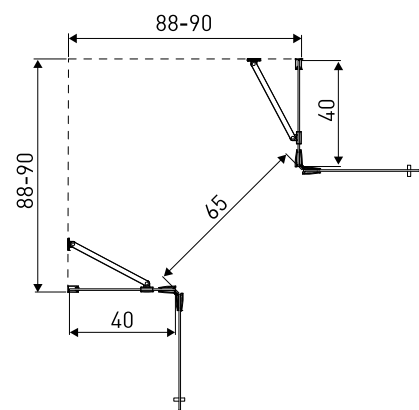

## SHOWER ENCLOSURE

**SIZE:** 90 X 90 X 190 CM

**INSTALLATION:** CORNER

**GLASS:**  
6 MM, TEMPERED, TRANSPARENT, WITH "KERRA PROTECT" COATING

**PROFILES:** ALUMINIUM, GOLD

**DOOR:** DOUBLE WING SWING DOOR