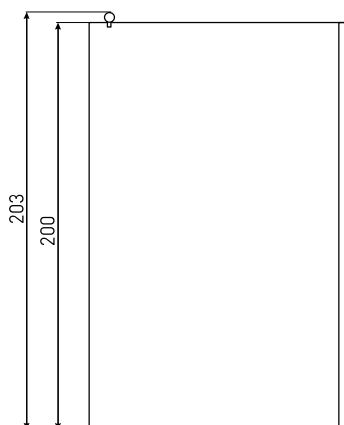

- MOŻLIWOŚĆ MONTAŻU PRAWO- LUB LEWOSTRONNEGO.
- RIGHT-SIDED OR LEFT-SIDED INSTALLATION.

ALFA

KABINA NATRYSKOWA WALK-IN

WYMIARY: 80 X 70-95 X 203 CM
90 X 70-95 X 203 CM
100 X 70-95 X 203 CM
120 X 70-95 X 203 CM

MONTAŻ: NAROŻNY, PRAWO- LUB LEWOSTRONNY

SZKŁO:
8 MM, HARTOWANE, TRANSPARENTNE LUB TRANSPARENTNE
Z MŁECZNYMI PASAMI (ALFA ML, TYLKO 100 CM SZER.)

PROFIL: ALUMINIOWY, CHROM

WALK-IN SHOWER WALL

SIZE: 80 X 70-95 X 203 CM
90 X 70-95 X 203 CM
100 X 70-95 X 203 CM
120 X 70-95 X 203 CM

INSTALLATION: CORNER, RIGHT-SIDED OR LEFT-SIDED

GLASS:
8 MM, TEMPERED, TRANSPARENT OR TRANSPARENT
WITH MILK STRIPES (ALFA ML, ONLY 100 CM WIDE)

PROFILE: ALUMINIUM, CHROME