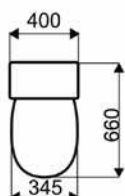

KR 13 RETRO
KOMPAKT WC

KR 12 RETRO
UMYWALKA Z POSTUMENTEM

KR 11 RETRO
BIDET STOJĄCY

ODPŁYW: POZIOMY 100 MM
ZASILANIE WODY: DOLNE 1/2"
MATERIAŁ: CERAMIKA SZKLIWIONA

WYPOSAŻENIE:

- SYSTEM PODWÓJNEGO SPŁUKIWANIA 6/3L
- DESKA BIAŁA WOLNOOPADAJĄCA

SZEROKOŚĆ UMYWALKI: 58 CM
MATERIAŁ: CERAMIKA SZKLIWIONA

MATERIAŁ: CERAMIKA SZKLIWIONA

KR 13 RETRO
CLOSE-COUPLED TOILET

KR 12 RETRO
WASH BASIN WITH A PEDESTAL

KR 11 RETRO
STANDING BIDET

OUTLET: HORIZONTAL 100 MM
WATER SUPPLY: 1/2"
MATERIAL: VITREOUS CHINA

EQUIPMENT:

- FLUSHING MECHANISM 6/3L
- SOFT-CLOSING WHITE SEAT COVER

WIDTH: 58 CM
MATERIAL: VITREOUS CHINA

MATERIAL: VITREOUS CHINA