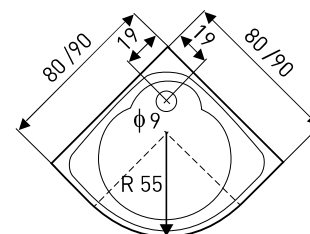

INSTALLATION: CORNER

GLASS: 4 MM, TEMPERED, GRAPHITE

PROFILES: ALUMINIUM, CHROME

DOOR: DOUBLE WING SLIDING DOOR