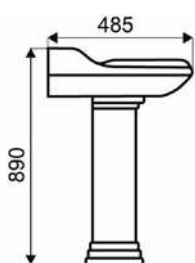

KR 12 RETRO
UMYWALKA Z POSTUMENTEM

ODPŁYW: POZIOMY 100 MM
ZASILANIE WODY: DOLNE 1/2"
MATERIAŁ: CERAMIKA SZKLIWIONA

WYPOSAŻENIE:

- SYSTEM PODWÓJNEGO SPŁUKIWANIA 6/3L
- DESKA BIAŁA WOLNOOPADAJĄCA

SZEROKOŚĆ UMYWALKI: 58 CM
MATERIAŁ: CERAMIKA SZKLIWIONA

MATERIAŁ: CERAMIKA SZKLIWIONA

KR 13 RETRO
CLOSE-COUPLED TOILET

KR 12 RETRO
WASH BASIN WITH A PEDESTAL

KR 11 RETRO
STANDING BIDET

OUTLET: HORIZONTAL 100 MM
WATER SUPPLY: 1/2"
MATERIAL: VITREOUS CHINA

EQUIPMENT:

- FLUSHING MECHANISM 6/3L
- SOFT-CLOSING WHITE SEAT COVER

WIDTH: 58 CM
MATERIAL: VITREOUS CHINA

MATERIAL: VITREOUS CHINA