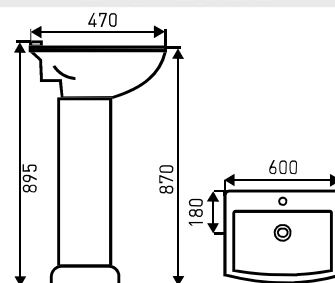

KLEOPATRA 13
UMYWALKA Z POSTUMENTEM

SZEROKOŚĆ UMYWALKI: 60 CM
MATERIAŁ: CERAMIKA SZKLIWIONA

KLEOPATRA 13
WASH BASIN WITH A PEDESTAL

WIDTH: 60 CM
MATERIAL: VITREOUS CHINA