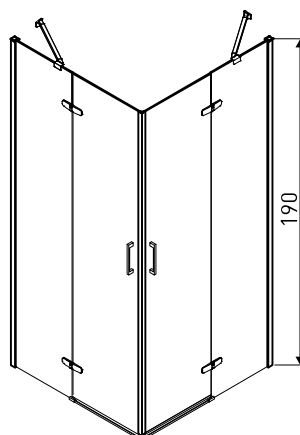

## SHOWER ENCLOSURE

**SIZE:** 90 X 90 X 190 CM

**INSTALLATION:** CORNER

**GLASS:**  
6 MM, TEMPERED, TRANSPARENT, WITH "KERRA PROTECT" COATING

**PROFILES:** ALUMINIUM, GOLD

**DOOR:** DOUBLE WING SWING DOOR