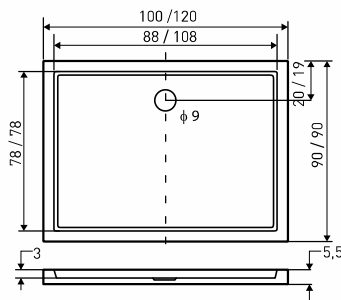

OSKAR 80 / OSKAR 90

W OFERCIE RÓWNIEŻ INNE ROZMIARY I MODELE BRODZIKÓW ORAZ SYFONY BRODZIKOWE.
ON OFFER ALSO AVAILABLE OTHER SIZES AND MODELS OF SHOWER TRAYS AND SHOWER TRAYS WASTE.