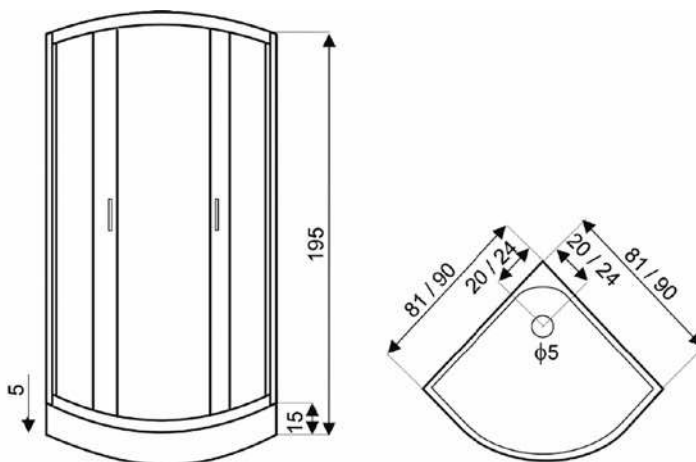

## SHOWER ENCLOSURE WITH TRAY

**SIZE :** 81 X 81 X 195 CM  
90 X 90 X 195 CM

**INSTALLATION:** CORNER

**GLASS:** 4 MM, TEMPERED, TRANSPARENT WITH WHITE STRIPES

**PROFILES:** ALUMINIUM, WHITE

**DOOR:** DOUBLE WING SLIDING DOOR