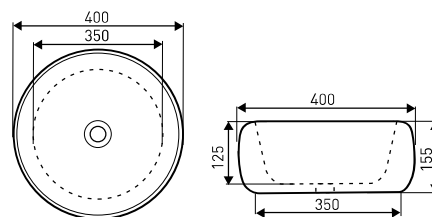

KR 51

KR 802 GOLD