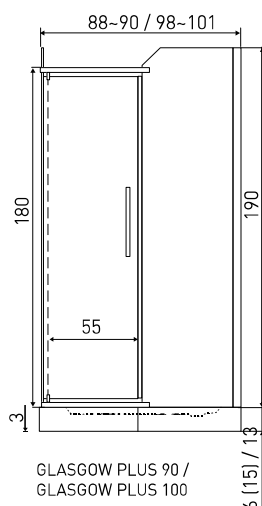

## SHOWER ENCLOSURE

**SIZE :** 90 X 90 X 190  
100 X 80 X 190

**INSTALLATION:** CORNER

**GLASS:** 6 MM, TEMPERED

**PROFILES:** ALUMINIUM, CHROME

**DOOR:** SINGLE WING SWING DOOR

UNIVERSAL LEFT-SIDED OR RIGHT-SIDED INSTALLATION OF CABIN.  
SHOWER TRAY GLASGOW 100 AVAILABLE IN THE LEFT-SIDED AND  
RIGHT-SIDED VERSION.