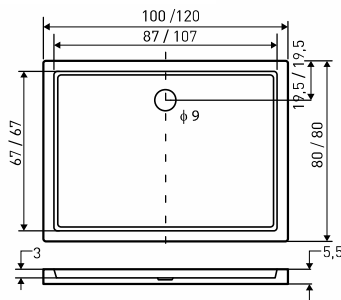

OSKAR 100 X 90 / OSKAR 120 X 90

W OFERCIE RÓWNIEŻ INNE ROZMIARY I MODELE BRODZIKÓW ORAZ SYFONY BRODZIKOWE.
ON OFFER ALSO AVAILABLE OTHER SIZES AND MODELS OF SHOWER TRAYS AND SHOWER TRAYS WASTE.