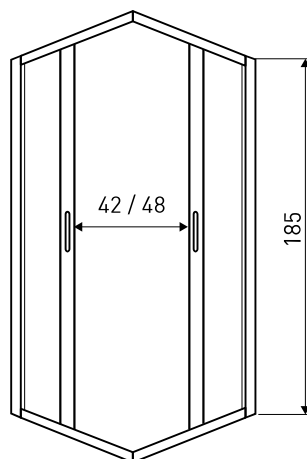

## SHOWER ENCLOSURE

**SIZE :** 80 X 80 X 185 CM  
90 X 90 X 185 CM

**INSTALLATION:** CORNER

**GLASS:** 8 MM, TEMPERED, WITH "KERRA PROTECT" COATING

**PROFILES:** ALUMINIUM, CHROME (SEMI-GLOSS EFFECT)

**DOOR:** DOUBLE WING SLIDING DOOR