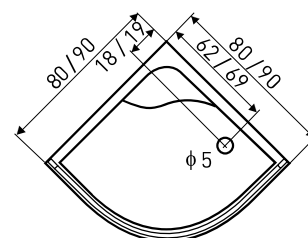

LAVA

KABINA NATRYSKOWA Z BRODZIKIEM

WYMIARY: 80 X 80 X 200 CM
90 X 90 X 200 CM

MONTAŻ: NAROŻNY

SZKŁO: 5 MM, HARTOWANE, TRANSPARENTNE

PROFILE: ALUMINIOWE, CHROM

DRZWI: DWUSKRZYDŁOWE, PRZESUWANE

BRODZIK ZE ZINTEGROWANYM SIEDZISKIEM

SHOWER ENCLOSURE WITH TRAY

SIZE : 80 X 80 X 200 CM
90 X 90 X 200 CM

INSTALLATION: CORNER

GLASS: 5 MM, TEMPERED

PROFILES: ALUMINIUM, CHROME, TRANSPARENT

DOOR: DOUBLE WING SLIDING DOOR

SHOWER TRAY WITH INTEGRATED SEAT