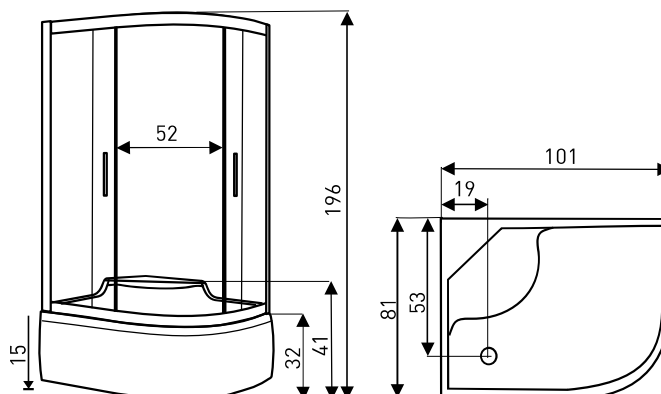

## SHOWER ENCLOSURE WITH TRAY

**SIZE:** 101 X 81 X 196 CM

**INSTALLATION:** CORNER

**GLASS:** 5 MM, TEMPERED, GRAPHITE

**PROFILES:** ALUMINIUM, CHROME

**DOOR:** DOUBLE WING SLIDING DOOR