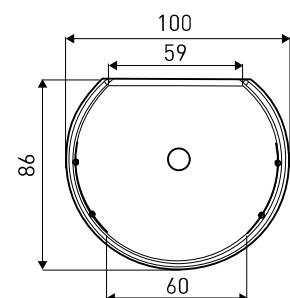

SHOWER ENCLOSURE WITH TRAY

SIZE: 100 X 86 X 208 CM (WITH TRAY)

INSTALLATION: BACK-TO-WALL

GLASS: 5 MM, TEMPERED, TRANSPARENT

PROFILES: ALUMINIUM, CHROME

DOOR: DOUBLE WING SLIDING DOOR

TRAY: WHITE, ACRYLIC