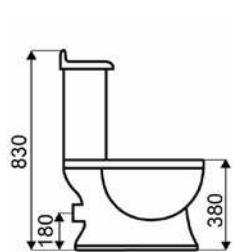

KR 13 RETRO
KOMPAKT WC

ODPŁYW: POZIOMY 100 MM
ZASILANIE WODY: DOLNE 1/2"
MATERIAŁ: CERAMIKA SZKLIWIONA

WYPOSAŻENIE:

- SYSTEM PODWÓJNEGO SPŁUKIWANIA 6/3L
- DESKA BIAŁA WOLNOOPADAJĄCA

SZEROKOŚĆ UMYWALKI: 58 CM
MATERIAŁ: CERAMIKA SZKLIWIONA

MATERIAŁ: CERAMIKA SZKLIWIONA

KR 13 RETRO
CLOSE-COUPLED TOILET

KR 12 RETRO
WASH BASIN WITH A PEDESTAL

KR 11 RETRO
STANDING BIDET

OUTLET: HORIZONTAL 100 MM
WATER SUPPLY: 1/2"
MATERIAL: VITREOUS CHINA

EQUIPMENT:

- FLUSHING MECHANISM 6/3L
- SOFT-CLOSING WHITE SEAT COVER

WIDTH: 58 CM
MATERIAL: VITREOUS CHINA

MATERIAL: VITREOUS CHINA