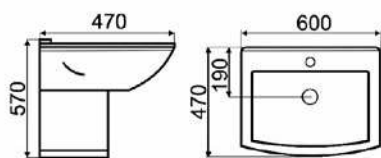

KLEOPATRA 16  
WALL-MOUNTED TOILET  
BOWL

**OUTLET:** 100 MM  
**INSTALLATION HOLES DISTANCE:** 230 MM  
**MATERIAL:** VITREOUS CHINA  
**EQUIPMENT:**  
■ SOFT-CLOSING WHITE SEAT COVER (DUROPLAST)

KLEOPATRA 14  
UMYWALKA  
Z PÓŁPOSTUMENTEM