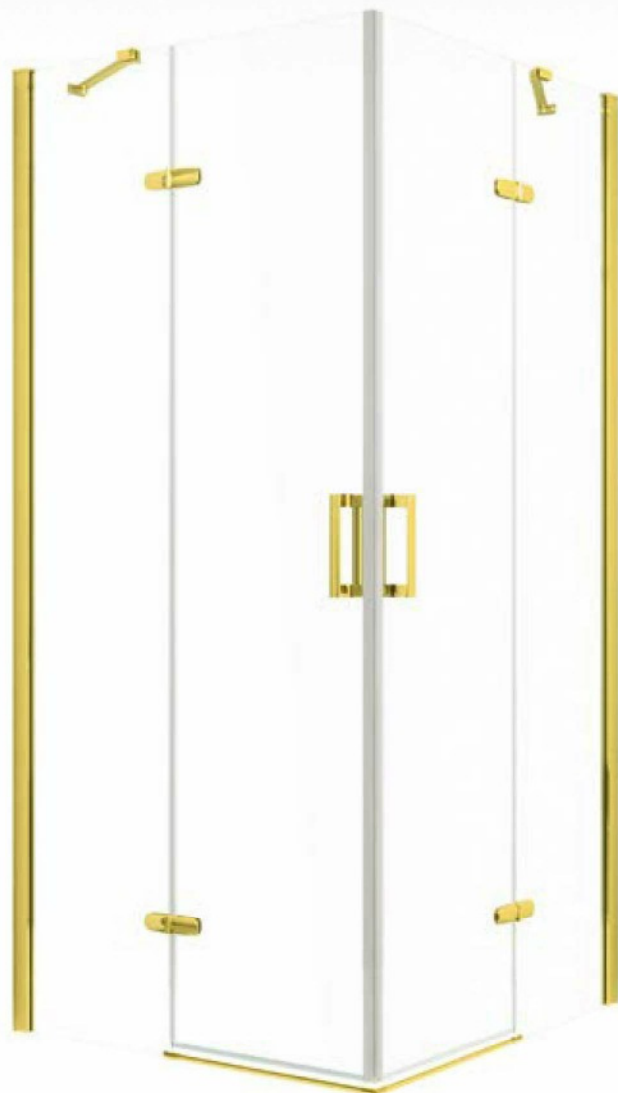

## SHOWER ENCLOSURE

**SIZE:** 69-80 X 80 X 190 CM  
79-90 X 90 X 190 CM

**INSTALLATION:**  
CORNER, UNIVERSAL RIGHT-SIDED OR LEFT-SIDED

**GLASS:** 6 MM, TEMPERED, TRANSPARENT

**PROFILES:** ALUMINIUM, CHROME

**DOOR:** SINGLE WING SWING DOOR