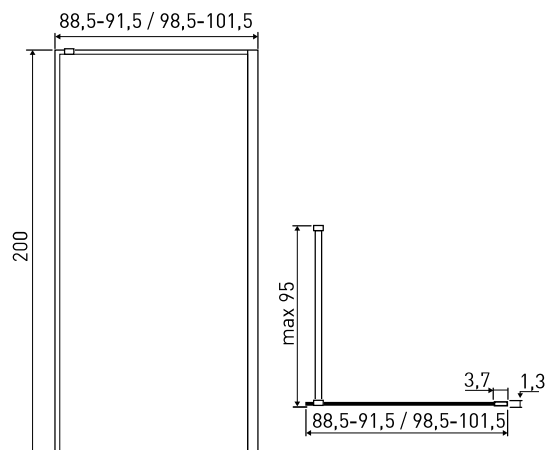

- MOŻLIWOŚĆ MONTAŻU PRAWO- LUB LEWOSTRONNEGO.
- RIGHT-SIDED OR LEFT-SIDED INSTALLATION.

TECHNO

KABINA NATRYSKOWA WALK-IN

WYMIARY: 90 X 95* X 200 CM
100 X 95* X 200 CM

MONTAŻ: NAROŻNY, PRAWO- LUB LEWOSTRONNY

SZKŁO:
8 MM, HARTOWANE, TRANSPARENTNE Z DEKOREM (CZARNA KRATA)

PROFIL: ALUMINIOWY, CZARNY (MAT)

* UCHWYT ŚCIENNY MOŻNA SKRACAĆ

WALK-IN SHOWER WALL

SIZE: 90 X 95 X 200 CM
100 X 95 X 200 CM

INSTALLATION: CORNER, RIGHT-SIDED OR LEFT-SIDED

GLASS:
8 MM, TEMPERED, TRANSPARENT WITH DECOR (CHEQUERED PATTERN)

PROFILE: ALUMINIUM, BLACK MATT

* THE WALL BRACKET CAN BE SHORTENED