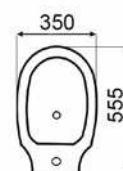

KR 11 RETRO
BIDET STOJĄCY

ODPŁYW: POZIOMY 100 MM
ZASILANIE WODY: DOLNE 1/2"
MATERIAŁ: CERAMIKA SZKLIWIONA

WYPOSAŻENIE:

- SYSTEM PODWÓJNEGO SPŁUKIWANIA 6/3L
- DESKA BIAŁA WOLNOOPADAJĄCA

SZEROKOŚĆ UMYWALKI: 58 CM
MATERIAŁ: CERAMIKA SZKLIWIONA

MATERIAŁ: CERAMIKA SZKLIWIONA

KR 13 RETRO
CLOSE-COUPLED TOILET

KR 12 RETRO
WASH BASIN WITH A PEDESTAL

KR 11 RETRO
STANDING BIDET

OUTLET: HORIZONTAL 100 MM
WATER SUPPLY: 1/2"
MATERIAL: VITREOUS CHINA

EQUIPMENT:

- FLUSHING MECHANISM 6/3L
- SOFT-CLOSING WHITE SEAT COVER

WIDTH: 58 CM
MATERIAL: VITREOUS CHINA

MATERIAL: VITREOUS CHINA