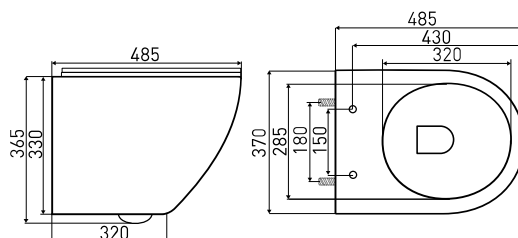

DELOS MISKA WISZĄCA WC BEZKOŁNIERZOWA

ODPŁYW: 100 MM

ROZSTAW OTWORÓW MONTAŻOWYCH: 180 MM

MATERIAŁ: CERAMIKA SZKLIWIONA

WYPOSAŻENIE:

- DESKA WOLNOOPADAJĄCA SLIM Z SYSTEMEM SZYBKIEGO WYPINANIA, DUROPLAST
- UKRYTY SYSTEM MOCOWANIA, ŁATWY MONTAŻ

BEZKOŁNIERZOWY SYSTEM SPŁUKIWANIA UŁATWIA UTRZYMANIE HIGIENY.

DELOS WALL-MOUNTED TOILET BOWL WITH RIMLESS FLUSHING

OUTLET: 100 MM

INSTALLATION HOLES DISTANCE: 180 MM

MATERIAL: VITREOUS CHINA

EQUIPMENT:

- SOFT-CLOSING SLIM SEAT COVER (DUROPLAST) WITH QUICK-RELEASE
- HIDDEN FIXING, EASY MOUNTING

RIMLESS FLUSHING SYSTEM MAKES IT EASIER TO KEEP CLEAN.