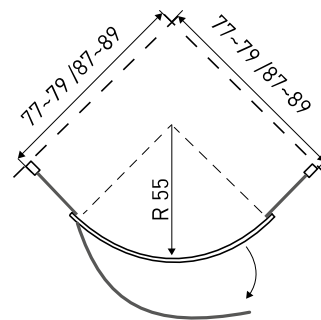

SHOWER ENCLOSURE

SIZE: 79 X 79 X 190 CM
89 X 89 X 190 CM

INSTALLATION: CORNER, RIGHT-SIDED OR LEFT-SIDED

GLASS:
6 MM, TEMPERED, TRANSPARENT, WITH KERRA PROTECT
COATING

PROFILES: ALUMINIUM, CHROME

DOOR: SINGLE WING SWING DOOR