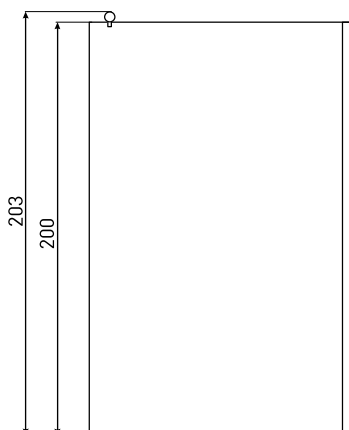

- MOŻLIWOŚĆ MONTAŻU PRAWO- LUB LEWOSTRONNEGO.
- RIGHT-SIDED OR LEFT-SIDED INSTALLATION.

FLASH

KABINA NATRYSKOWA WALK-IN

WYMIARY: 100 X 70-95 X 203 CM
120 X 70-95 X 203 CM

MONTAŻ: NAROŻNY, PRAWO- LUB LEWOSTRONNY

SZKŁO:
8 MM, HARTOWANE, TRANSPARENTNE Z LUSTRZANYMI PASAMI,
Z POWŁOKĄ OCHRONNĄ KERRA PROTECT

PROFIL: ALUMINIOWY, CHROM

WALK-IN SHOWER WALL

SIZE: 100 X 70-95 X 203 CM
120 X 70-95 X 203 CM

INSTALLATION: CORNER, RIGHT-SIDED OR LEFT-SIDED

GLASS:
8 MM, TEMPERED, TRANSPARENT WITH MIRROR
STRIPES, WITH "KERRA PROTECT" COATING

PROFILE: ALUMINIUM, CHROME