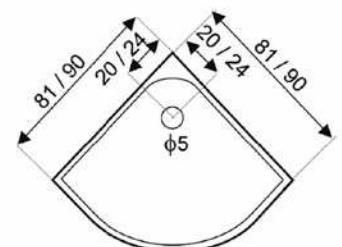

## SHOWER ENCLOSURE WITH TRAY

**SIZE :** 81 X 81 X 195 CM  
90 X 90 X 195 CM

**INSTALLATION:** CORNER

**GLASS:** 4 MM, TEMPERED, TRANSPARENT WITH BLACK STRIPES

**PROFILES:** ALUMINIUM, BLACK

**DOOR:** DOUBLE WING SLIDING DOOR