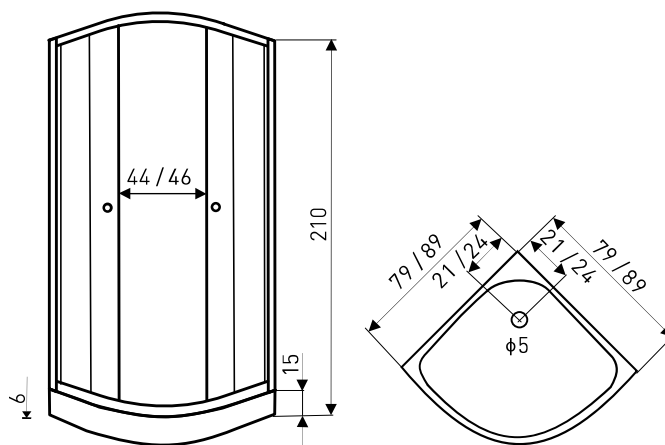

## SHOWER ENCLOSURE WITH TRAY

**SIZE:** 79 X 79 X 210 CM  
89 X 89 X 210 CM

**INSTALLATION:** CORNER

**GLASS:** 4 MM, TEMPERED; GLASS COLOURS: BLACK, WHITE, GREY

**PROFILES:** ALUMINIUM, SATIN

**DOOR:** DOUBLE WING SLIDING DOOR