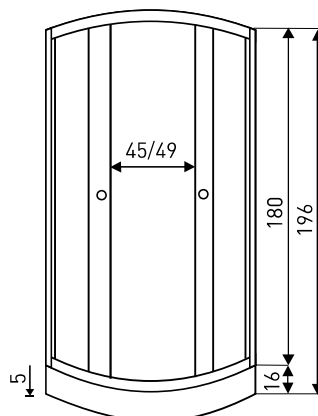

## SHOWER ENCLOSURE WITH TRAY

**SIZE:** 80 X 80 X 196 CM  
90 X 90 X 196 CM

**INSTALLATION:** CORNER

**GLASS:** 4 MM, TEMPERED, TRANSPARENT

**PROFILES:** ALUMINIUM, BLACK

**DOOR:** DOUBLE WING SLIDING DOOR