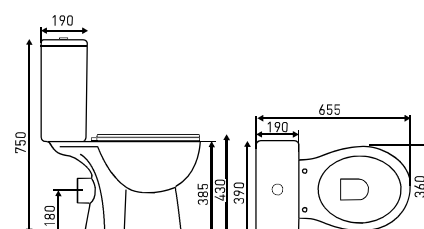

NIAGARA DUO
KOMPACT WC
BEZKOŁNIERZOWY

ODPŁYW: POZIOMY 100 MM
ZASILANIE WODY: 1/2", DOLNE
MATERIAŁ: CERAMIKA SZKLIWIONA
WYPOSAŻENIE:

- SYSTEM PODWÓJNEGO SPŁUKIWANIA 6/3L
- DESKA WOLNOOPADAJĄCA (PP)

**BEZKOŁNIERZOWY SYSTEM SPŁUKIWANIA
UŁATWIA UTRZYMANIE HIGIENY.**

C-CLEAR PION (S TRAP)
CLOSE-COUPLED TOILET

OUTLET: VERTICAL 100 MM
WATER SUPPLY: 1/2", BOTTOM
MATERIAL: VITREOUS CHINA
EQUIPMENT:

- FLUSHING MECHANISM 6/3L
- WHITE SEAT COVER

C-CLEAR (P TRAP)
CLOSE-COUPLED TOILET

OUTLET: HORIZONTAL 100 MM
WATER SUPPLY: 1/2", BOTTOM
MATERIAL: VITREOUS CHINA
EQUIPMENT:

- FLUSHING MECHANISM 6/3L
- WHITE SEAT COVER

NIAGARA DUO
CLOSE-COUPLED TOILET
WITH RIMLESS FLUSHING

OUTLET: HORIZONTAL 100 MM
WATER SUPPLY: 1/2", BOTTOM
MATERIAL: VITREOUS CHINA
EQUIPMENT:

- FLUSHING MECHANISM 6/3L
- SOFT-CLOSING SEAT COVER (PP)

**RIMLESS FLUSHING SYSTEM MAKES IT EASIER
TO KEEP CLEAN.**