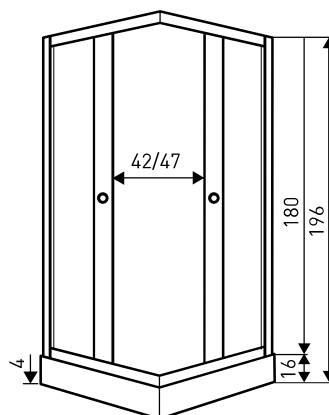

## SHOWER ENCLOSURE WITH TRAY

**SIZE:** 80 X 80 X 196 CM  
91 X 91 X 196 CM

**INSTALLATION:** CORNER

**GLASS:** 4 MM, TEMPERED, TRANSPARENT

**PROFILES:** ALUMINIUM, CHROME

**DOOR:** DOUBLE WING SLIDING DOOR