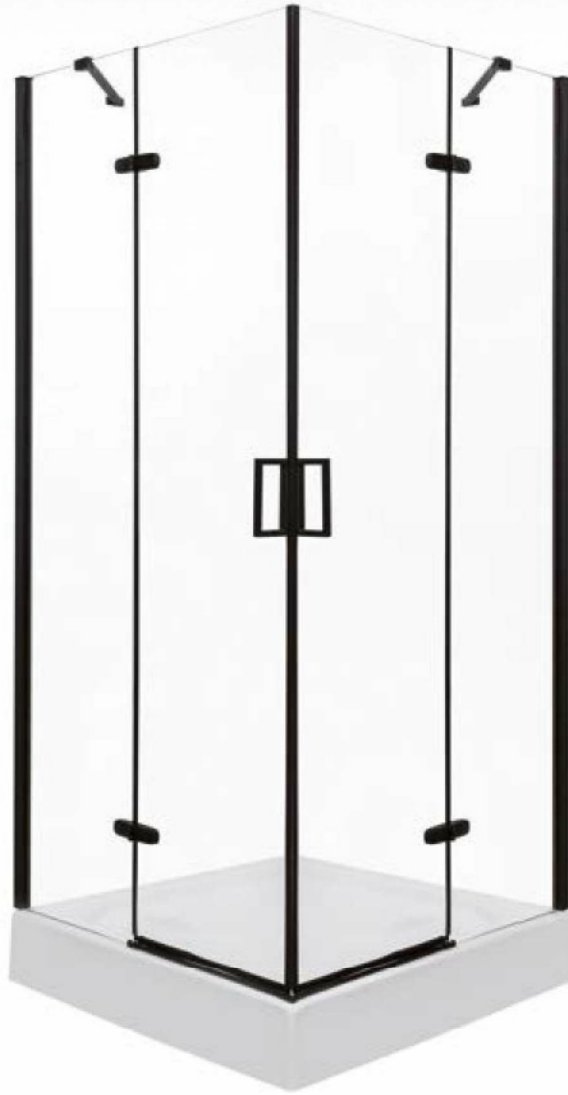

**DOOR:** SINGLE WING SWING DOOR

## SHOWER ENCLOSURE

**SIZE:** 90 X 90 X 190 CM

**INSTALLATION:** CORNER

**GLASS:**  
6 MM, TEMPERED, TRANSPARENT, WITH "KERRA PROTECT" COATING

**PROFILES:** ALUMINIUM, GOLD

**DOOR:** DOUBLE WING SWING DOOR