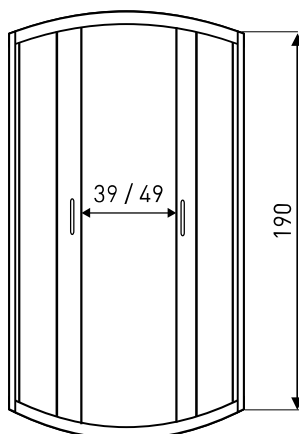

## SHOWER ENCLOSURE

**SIZE :** 79 X 79 X 190 CM  
89 X 89 X 190 CM

**INSTALLATION:** CORNER

**GLASS:**  
6 MM, TEMPERED, GRAPHITE, WITH "KERRA PROTECT" COATING

**PROFILES:** ALUMINIUM, BLACK

**DOOR:** DOUBLE WING SLIDING DOOR