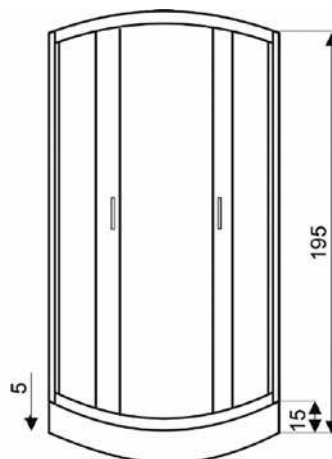

## SHOWER ENCLOSURE WITH TRAY

**SIZE :** 81 X 81 X 195 CM  
90 X 90 X 195 CM

**INSTALLATION:** CORNER

**GLASS:** 4 MM, TEMPERED, TRANSPARENT WITH BLACK STRIPES

**PROFILES:** ALUMINIUM, BLACK

**DOOR:** DOUBLE WING SLIDING DOOR