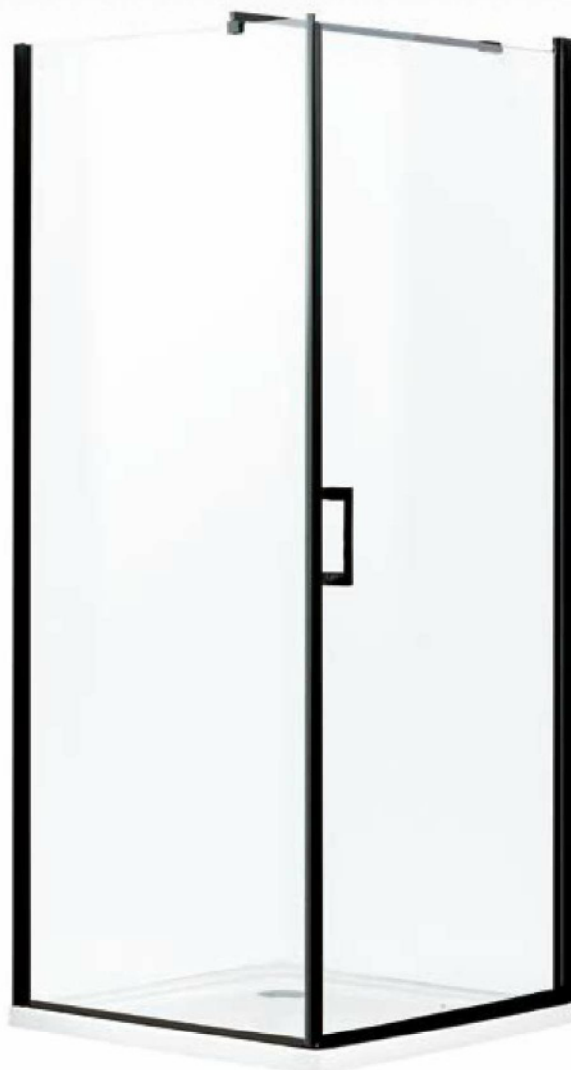

## SHOWER ENCLOSURE

**SIZE:** 80 X 80 X 190 CM  
90 X 90 X 190 CM

**INSTALLATION:** CORNER, RIGHT-SIDED OR LEFT-SIDED

**GLASS:** 6 MM, TEMPERED

**PROFILES:** ALUMINIUM, CHROME

**DOOR:** SINGLE WING SWING DOOR WITH "LIFT SYSTEM"