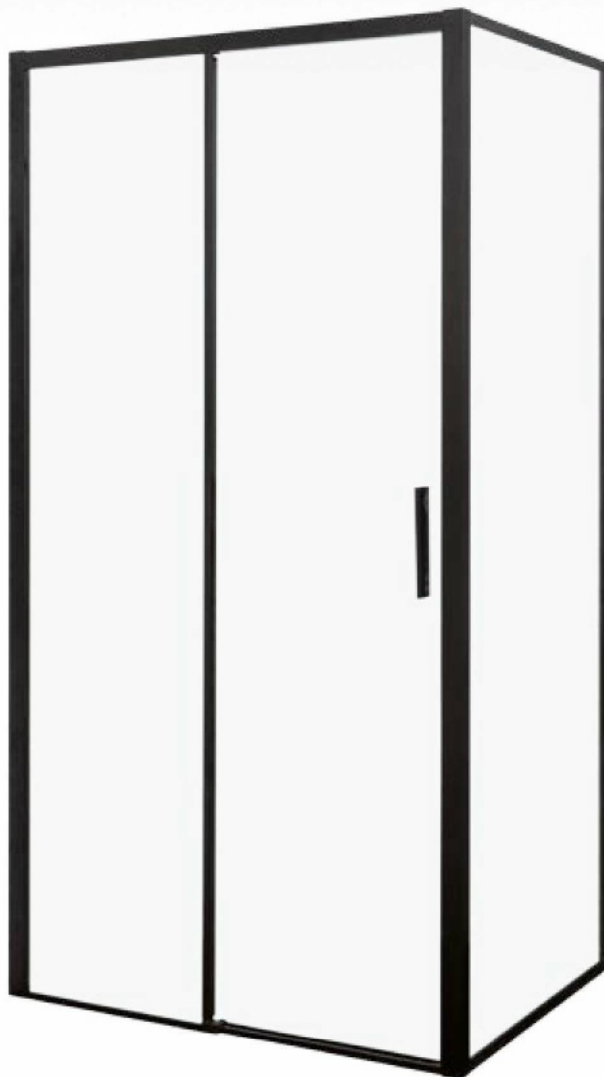

## SHOWER ENCLOSURE

**SIZE:** 79 X 79 X 190 CM  
89 X 89 X 190 CM

**INSTALLATION:** CORNER

**GLASS:**  
6 MM, TEMPERED, TRANSPARENT WITH MATTE STRIPES

**PROFILES:** ALUMINIUM, BLACK

**DOOR:** SINGLE WING SWING DOOR