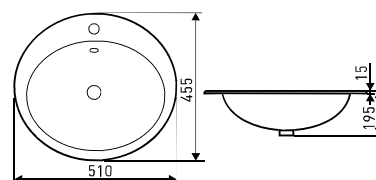

RIMINI P

KR 132 BLM