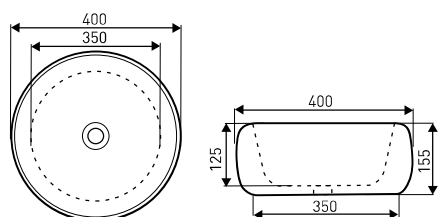

KR 601

KR 802