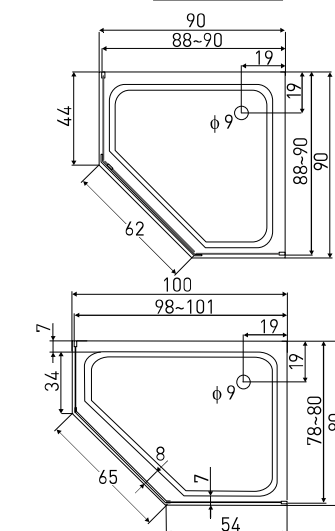

- BRODZIK (GLASGOW LUB GLASGOW SLIM) JEST OPCJONALNY (SPRZEDAWANY OSOBNO). MONTAŻ DRZWI PRAWO- LUB LEWOSTRONNY.
- SHOWER TRAY (GLASGOW OR GLASGOW SLIM) IS OPTIONAL (SOLD SEPARATELY). LEFT-SIDED OR RIGHT-SIDED DOOR INSTALLATION.

GLASGOW PLUS

KABINA NATRYSKOWA

WYMIARY: 90 X 90 X 190
100 X 80 X 190

MONTAŻ: NAROŻNY

SZKŁO: 6 MM, HARTOWANE

PROFILE: ALUMINIOWE, CHROM

DRZWI: JEDNOSKRZYDŁOWE, UCHYLNE

UNIERSALNY MONTAŻ PRAWO- LUB LEWOSTRONNY KABINY.
BRODZIK GLASGOW 100 JEST DOSTĘPNY W WERSJI LEWEJ I PRAWEJ.

SHOWER ENCLOSURE

SIZE : 90 X 90 X 190
100 X 80 X 190

INSTALLATION: CORNER

GLASS: 6 MM, TEMPERED

PROFILES: ALUMINIUM, CHROME

DOOR: SINGLE WING SWING DOOR

UNIVERSAL LEFT-SIDED OR RIGHT-SIDED INSTALLATION OF CABIN.
SHOWER TRAY GLASGOW 100 AVAILABLE IN THE LEFT-SIDED AND
RIGHT-SIDED VERSION.