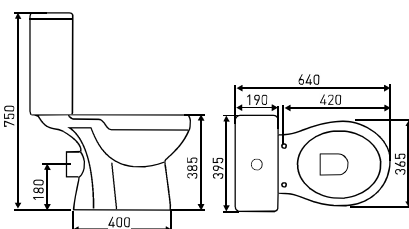

C-CLEAR
KOMPACT WC

ODPŁYW: POZIOMY 100 MM
ZASILANIE WODY: 1/2", DOLNE
MATERIAŁ: CERAMIKA SZKLIWIONA
WYPOSAŻENIE:

- SYSTEM PODWÓJNEGO SPŁUKIWANIA 6/3L
- DESKA BIAŁA