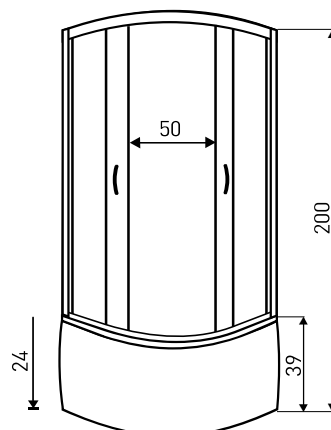

LAVA

KABINA NATRYSKOWA Z BRODZIKIEM

WYMIARY: 80 X 80 X 200 CM
90 X 90 X 200 CM

MONTAŻ: NAROŻNY

SZKŁO: 5 MM, HARTOWANE, TRANSPARENTNE

PROFILE: ALUMINIOWE, CHROM

DRZWI: DWUSKRZYDŁOWE, PRZESUWANE

BRODZIK ZE ZINTEGROWANYM SIEDZISKIEM

SHOWER ENCLOSURE WITH TRAY

SIZE : 80 X 80 X 200 CM
90 X 90 X 200 CM

INSTALLATION: CORNER

GLASS: 5 MM, TEMPERED

PROFILES: ALUMINIUM, CHROME, TRANSPARENT

DOOR: DOUBLE WING SLIDING DOOR

SHOWER TRAY WITH INTEGRATED SEAT