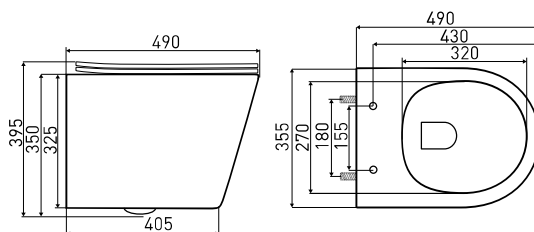

MISKI WC MILOS MILOS TOILET BOWLS

MILOS MISKA WISZĄCA WC BEZKOŁNIERZOWA

ODPŁYW: 100 MM

ROZSTAW OTWORÓW MONTAŻOWYCH: 180 MM

MATERIAŁ: CERAMIKA SZKLIWIONA

WYPOSAŻENIE:

- DESKA WOLNOOPADAJĄCA SLIM Z SYSTEMEM SZYBKIEGO WYPINANIA, DUROPLAST
- UKRYTY SYSTEM MOCOWANIA, ŁATWY MONTAŻ

BEZKOŁNIERZOWY SYSTEM SPŁUKIWANIA UŁATWIA UTRZYMANIE HIGIENY.

MILOS WALL-MOUNTED TOILET BOWL WITH RIMLESS FLUSHING

OUTLET: 100 MM

INSTALLATION HOLES DISTANCE: 180 MM

MATERIAŁ: VITREOUS CHINA

EQUIPMENT:

- SOFT-CLOSING SLIM SEAT COVER (DUROPLAST) WITH QUICK-RELEASE
- HIDDEN FIXING, EASY MOUNTING

RIMLESS FLUSHING SYSTEM MAKES IT EASIER TO KEEP CLEAN.