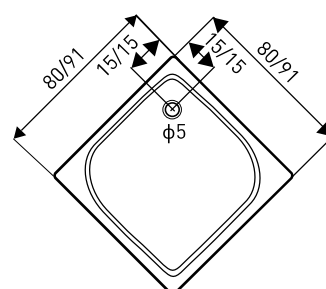

## SHOWER ENCLOSURE WITH TRAY

**SIZE:** 80 X 80 X 196 CM  
91 X 91 X 196 CM

**INSTALLATION:** CORNER

**GLASS:** 4 MM, TEMPERED, TRANSPARENT

**PROFILES:** ALUMINIUM, CHROME

**DOOR:** DOUBLE WING SLIDING DOOR