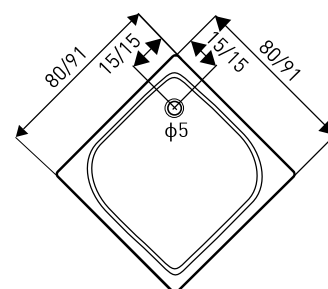

## SHOWER ENCLOSURE WITH TRAY

**SIZE:** 80 X 80 X 196 CM  
91 X 91 X 196 CM

**INSTALLATION:** CORNER

**GLASS:** 4 MM, TEMPERED, TRANSPARENT

**PROFILES:** ALUMINIUM, BLACK

**DOOR:** DOUBLE WING SLIDING DOOR