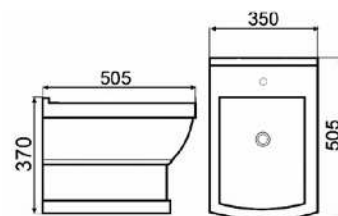

KLEOPATRA 15
BIDET WISZĄCY

ROZSTAW OTWORÓW MONTAŻOWYCH: 180 MM
MATERIAŁ: CERAMIKA SZKLIWIONA

KLEOPATRA 15
WALL-MOUNTED BIDET

INSTALLATION HOLES DISTANCE: 180 MM
MATERIAL: VITREOUS CHINA