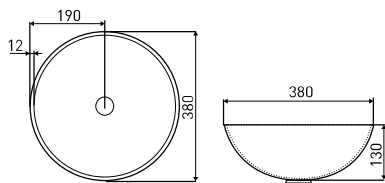

MEGAN

UMYWALKA NABLATOWA
COUNTERTOP WASH BASIN

KR 904

KR 129

KR 41

MEGAN

KR 904

KR 129

KR 41