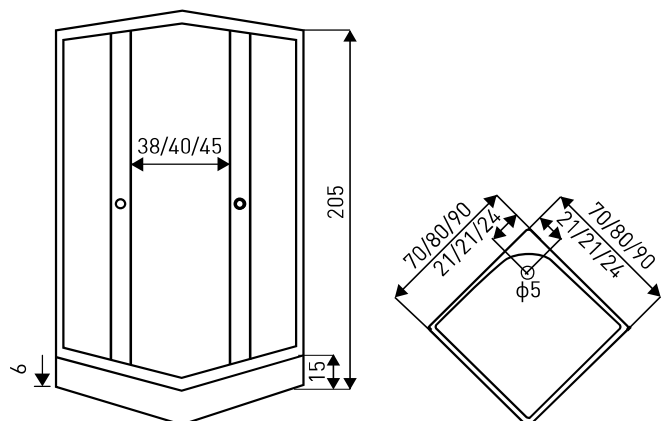

SHOWER ENCLOSURE WITH TRAY

SIZE : 70 X 70 X 205 CM
80 X 80 X 205 CM
90 X 90 X 205 CM

INSTALLATION: CORNER

GLASS:
5 MM, TEMPERED, TRANSPARENT WITH BLACK STRIPES

PROFILES: ALUMINIUM, BLACK

DOOR: DOUBLE WING SLIDING DOOR