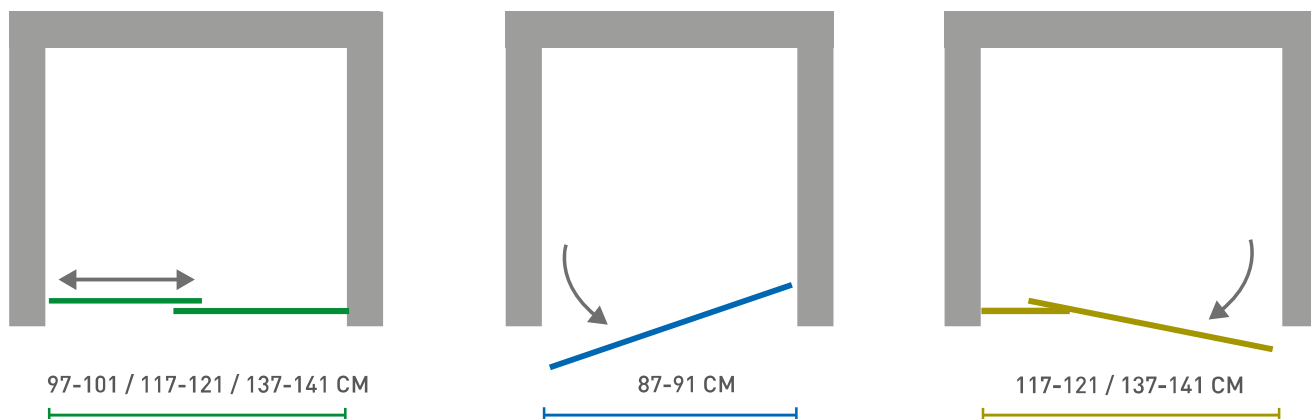

OPTIMO - MOŻLIWOŚCI MONTAŻU

OPTIMO - INSTALLATION POSSIBILITIES

DRZWI NATRYSKOWE

SHOWER DOOR