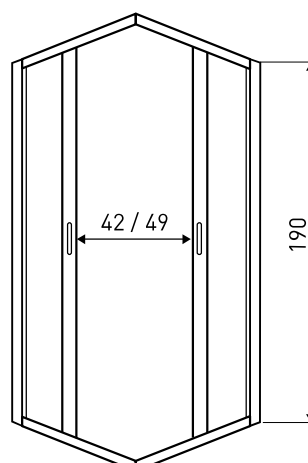

## SHOWER ENCLOSURE

**SIZE :** 79 X 79 X 190 CM  
89 X 89 X 190 CM

**INSTALLATION:** CORNER

**GLASS:**  
6 MM, TEMPERED, GRAPHITE, WITH "KERRA PROTECT" COATING

**PROFILES:** ALUMINIUM, BLACK

**DOOR:** DOUBLE WING SLIDING DOOR