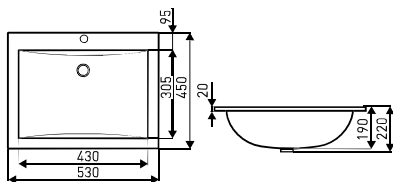

UMYWALKI WPUSZCZANE COUNTERTOP WASH BASINS

KR 709