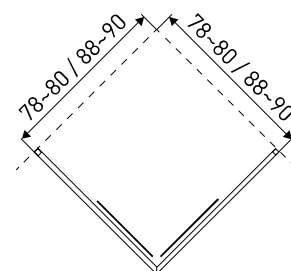

## SHOWER ENCLOSURE

**SIZE :** 80 X 80 X 185 CM  
90 X 90 X 185 CM

**INSTALLATION:** CORNER

**GLASS:** 8 MM, TEMPERED, WITH "KERRA PROTECT" COATING

**PROFILES:** ALUMINIUM, CHROME (SEMI-GLOSS EFFECT)

**DOOR:** DOUBLE WING SLIDING DOOR