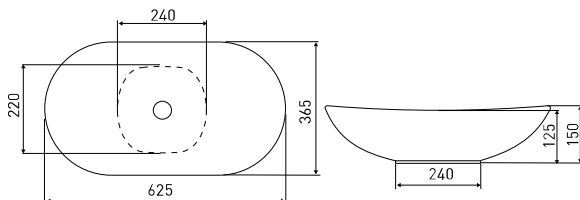

# UMYWALKI NABLATOWE COUNTERTOP WASH BASINS

KR 759

KR 70

KR 781

KR 44

**MEGAN**

UMYWALKA NABLATOWA  
COUNTERTOP WASH BASIN

**KR 904**